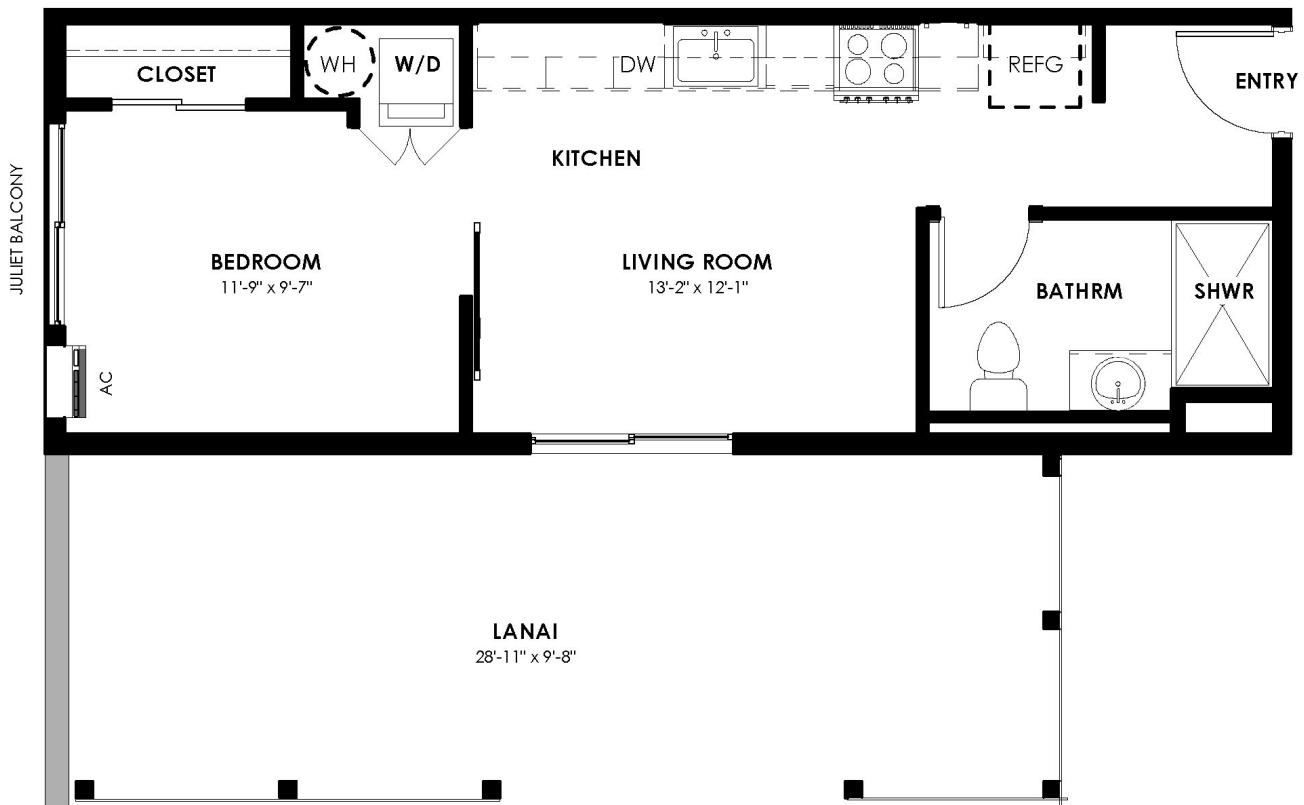

STUDIO

TYPE M-2_{W/LANAI}

Floor Levels: 5
Studio / 1 Bathroom
Interior Square Footage: 425 Sqft.

M-2 W/LANAI UNIT NUMBERS:

FLOOR 5: #506, #511