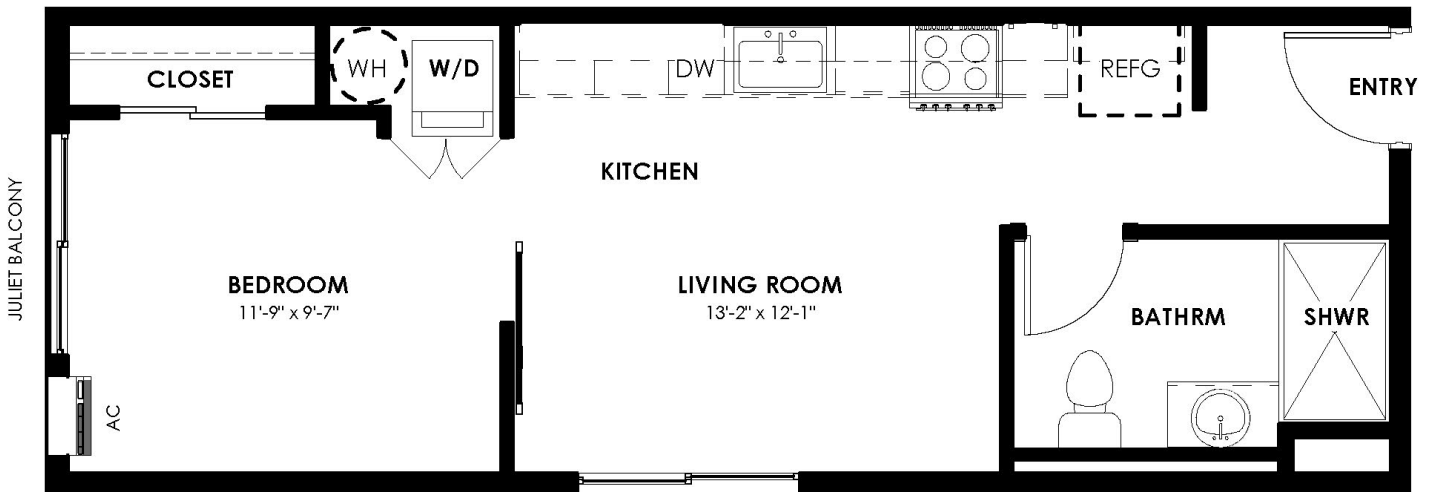

STUDIO

TYPE M-2

Floor Levels: 6,7
Studio / 1 Bathroom
Interior Square Footage: 425 Sqft.

M-2 UNIT NUMBERS:

FLOOR 6: #606, #611

FLOOR 7: #706, #711