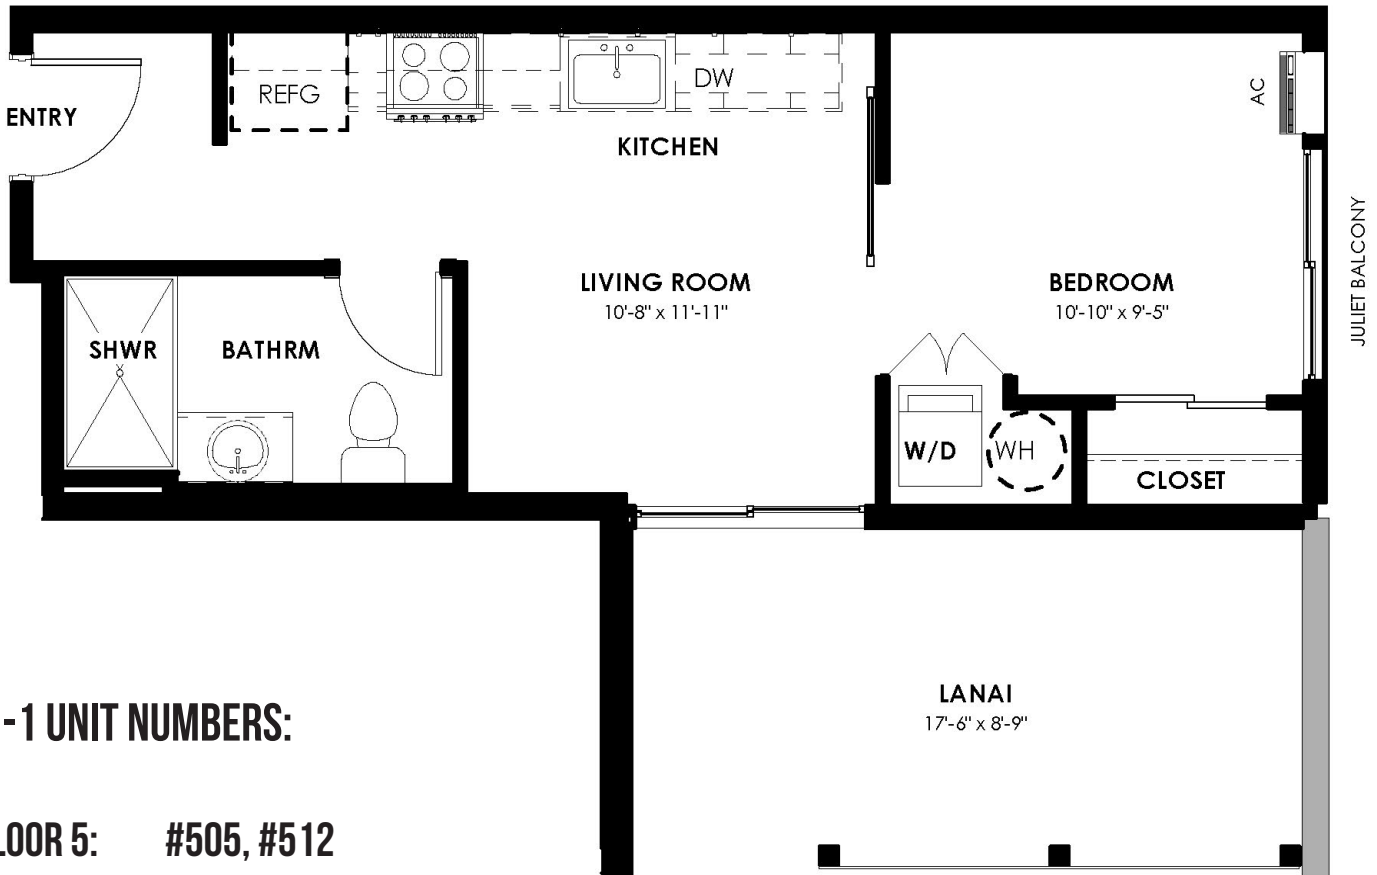

STUDIO

TYPE M-1

Floor Levels: 5
Studio / 1 Bathroom
Interior Square Footage: 391 Sqft.

M-1 UNIT NUMBERS:

FLOOR 5: #505, #512