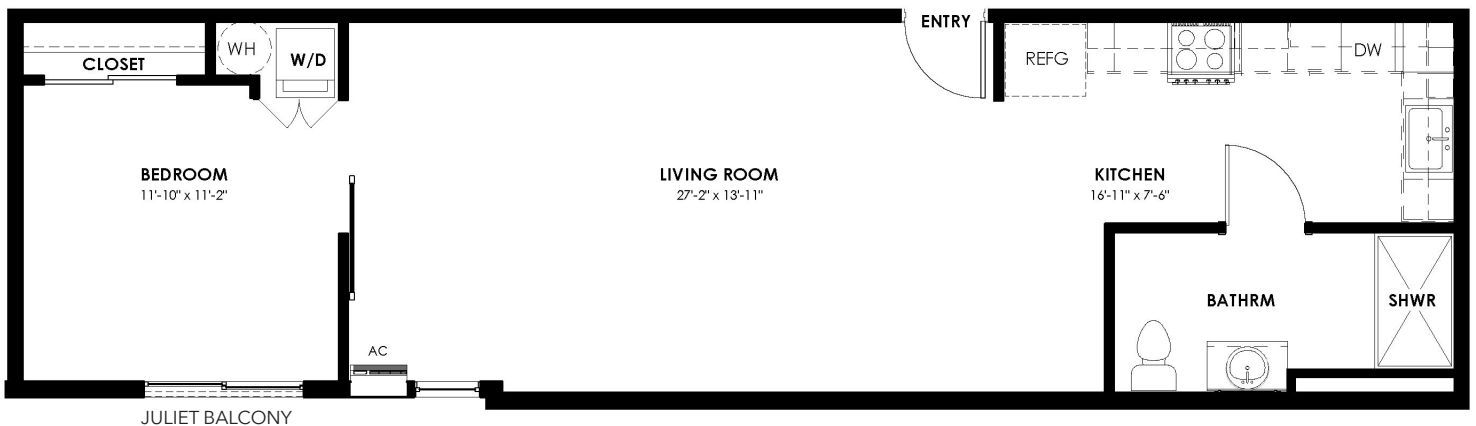

ONE-BEDROOM

TYPE **K**

Floor Levels: 3-7
1 Bedroom/ 1 Bathroom
Interior Square Footage: 730 Sqft.

K UNIT NUMBERS:

- FLOOR 3: #316
- FLOOR 4: #316
- FLOOR 5: #509^h
- FLOOR 6: #609
- FLOOR 7: #709