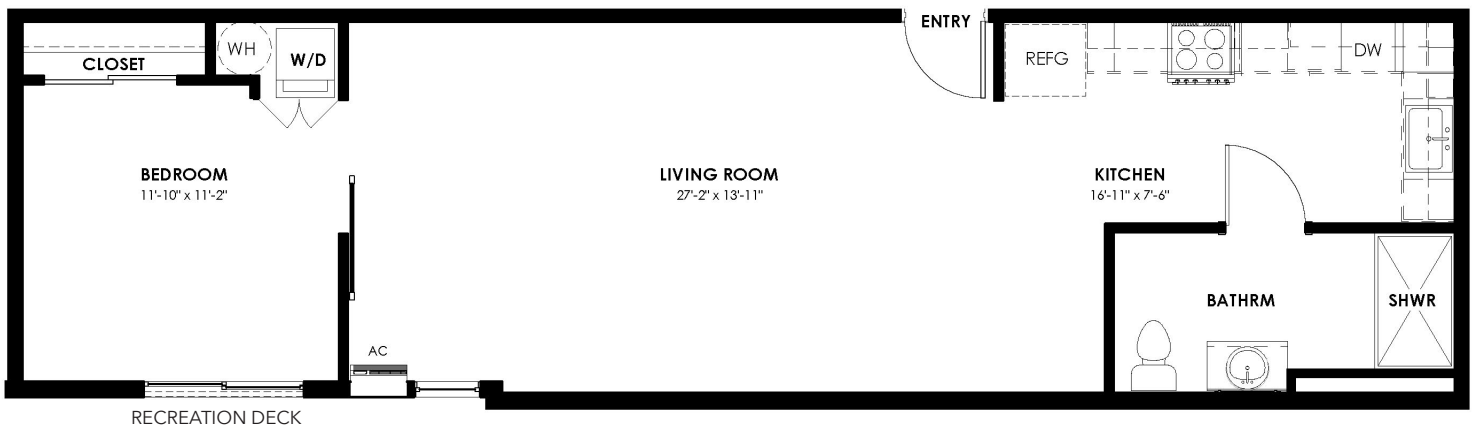

ONE-BEDROOM

TYPE **K** W/ REC DECK ACCESS

Floor Levels: 2
1 Bedroom/ 1 Bathroom
Interior Square Footage: 730 Sqft.

K UNIT WITH REC DECK ACCESS NUMBERS:

FLOOR 2: #216