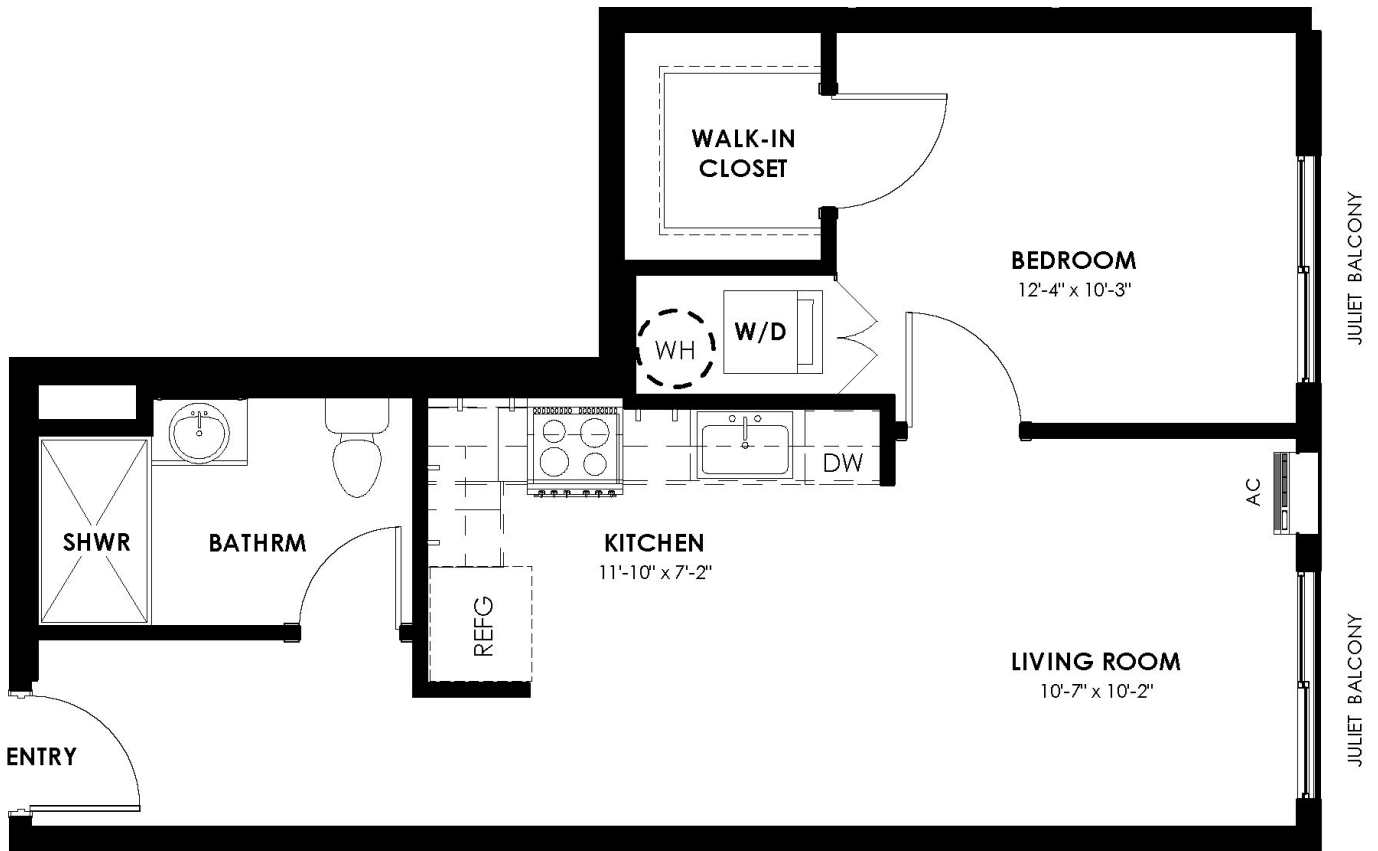

# ONE-BEDROOM

TYPE **H**

**Floor Levels: 2-4**  
**1 Bedroom / 1 Bathroom**  
**Interior Square Footage: 533 Sqft.**

## H UNIT NUMBERS:

**FLOOR 2: #224**

**FLOOR 3: #324**

**FLOOR 4: #424**