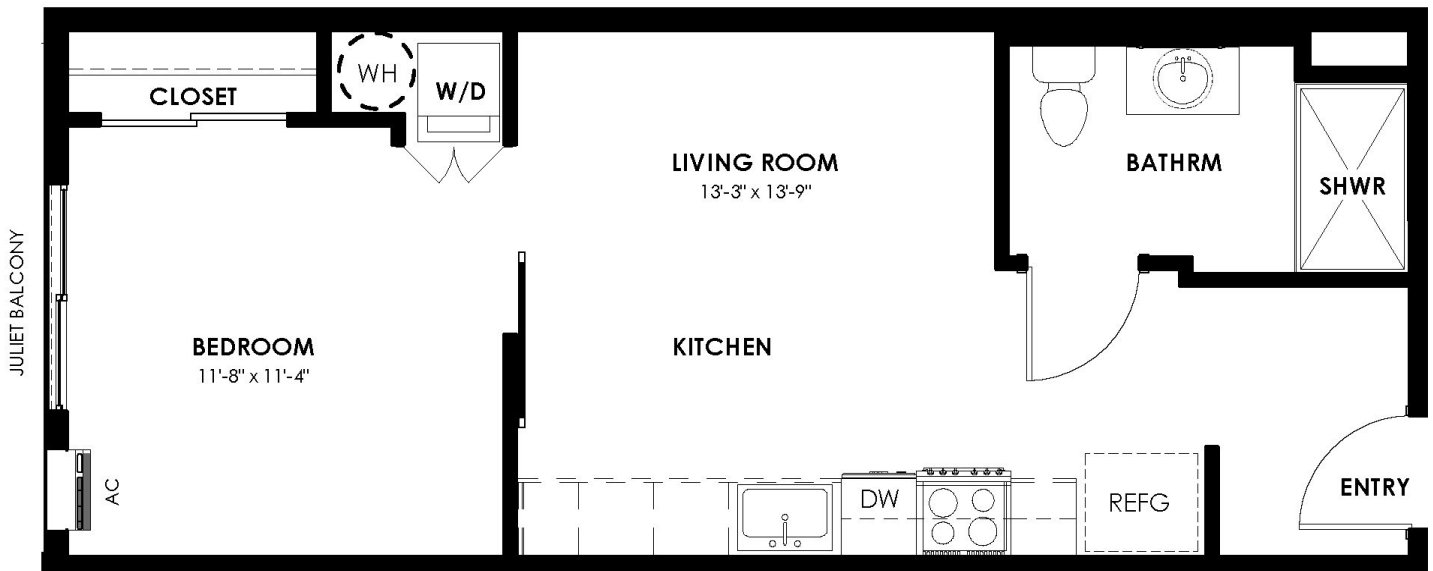

STUDIO

TYPE G

Floor Levels: 2-7
Studio / 1 Bathroom
Interior Square Footage: 487 Sqft.

G UNIT NUMBER:

- FLOOR 2: #215
- FLOOR 3: #315
- FLOOR 4: #415
- FLOOR 5: #508
- FLOOR 6: #608
- FLOOR 7: #708