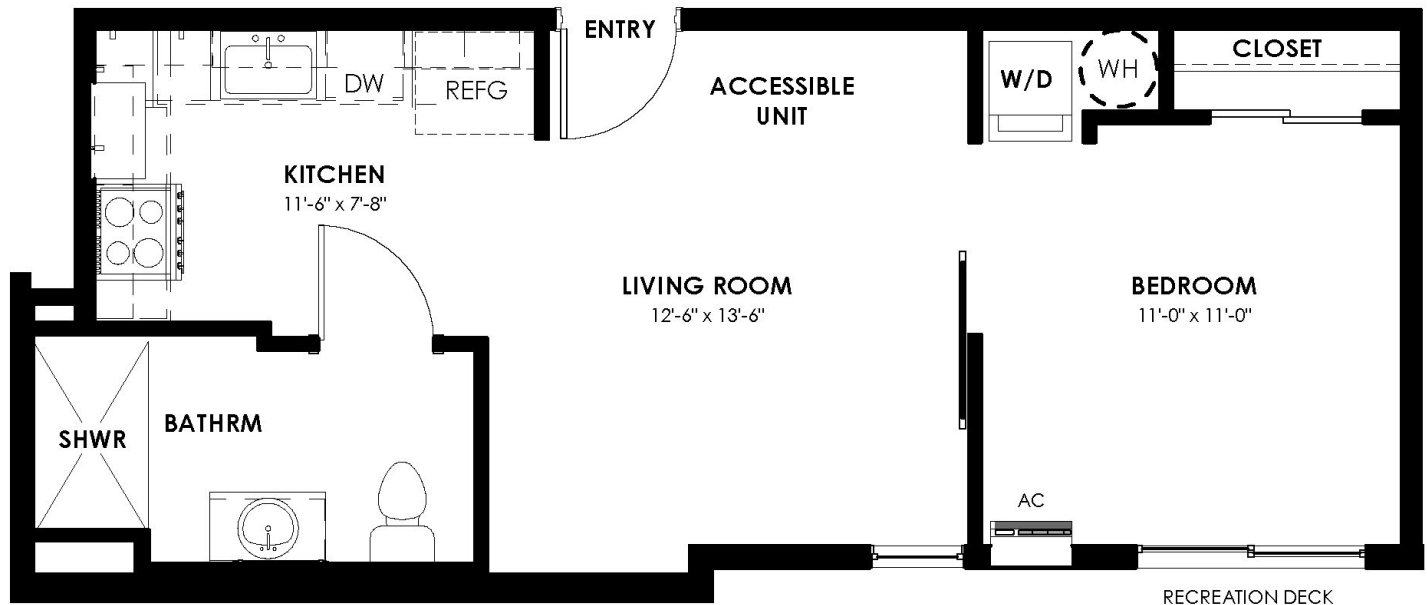

# ONE-BEDROOM

TYPE **F**

**Floor Levels: 2**  
**1 Bedroom / 1 Bathroom**  
**Interior Square Footage: 476 Sqft.**

## F UNIT NUMBERS:

FLOOR 2: #214♿