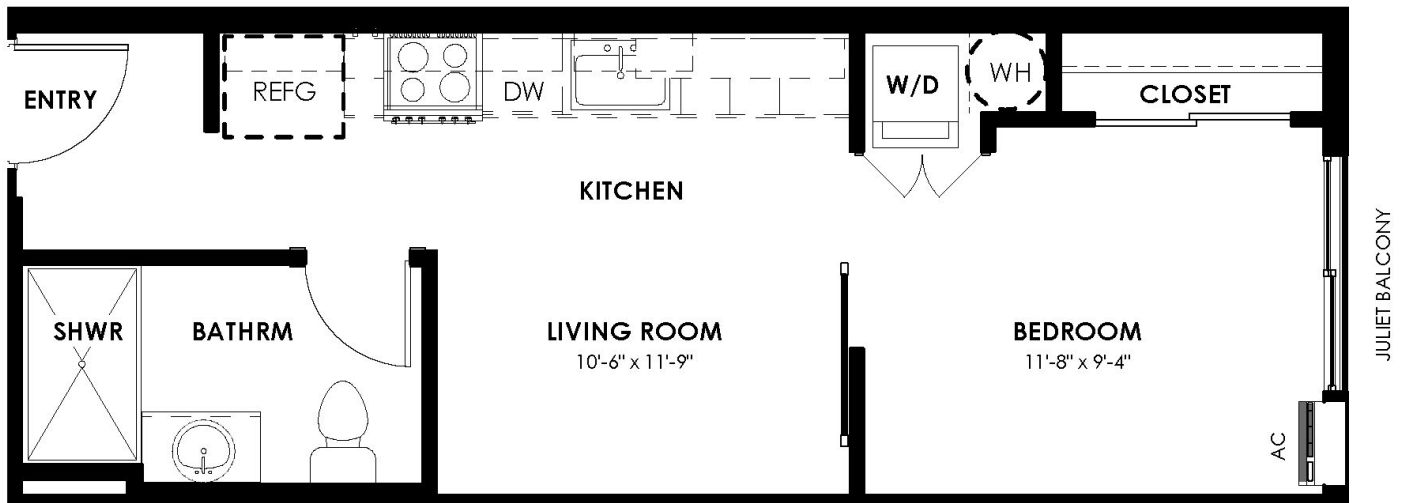

STUDIO

TYPE D-7

Floor Levels: 2-7
Studio / 1 Bathroom
Interior Square Footage: 382 Sqft.

D-7 UNIT NUMBERS:

FLOOR 2: #207, #223, #230

FLOOR 3: #307, #323, #330

FLOOR 4: #407, #423, #430

FLOOR 5: #517

FLOOR 6: #617₂

FLOOR 7: #717₂