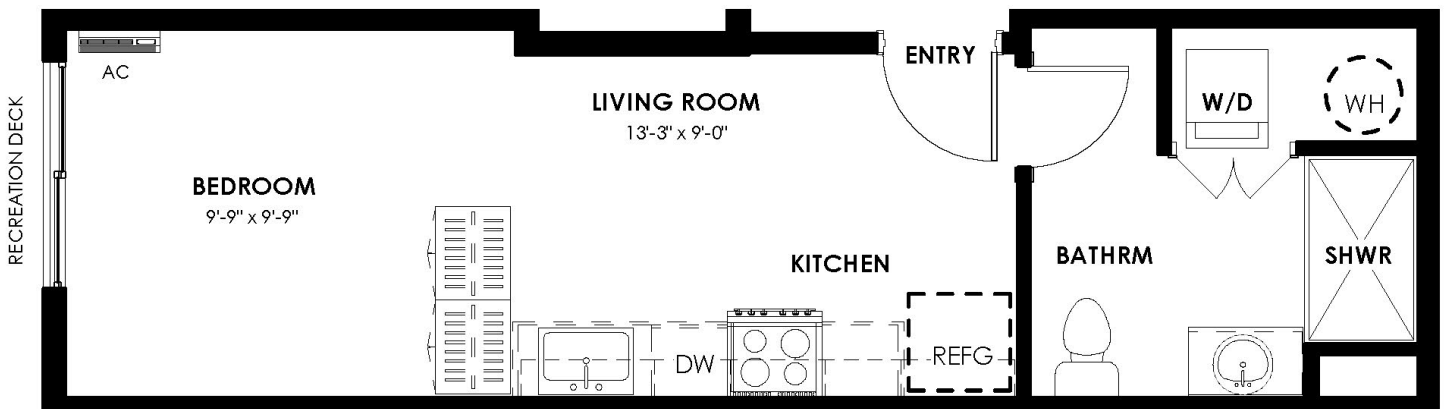

# STUDIO

# TYPE D-6

**Floor Levels: 2**  
**Studio / 1 Bathroom**  
**Interior Square Footage: 338 Sqft.**

## D-6 UNIT NUMBERS:

**FLOOR 2: #219, #220**