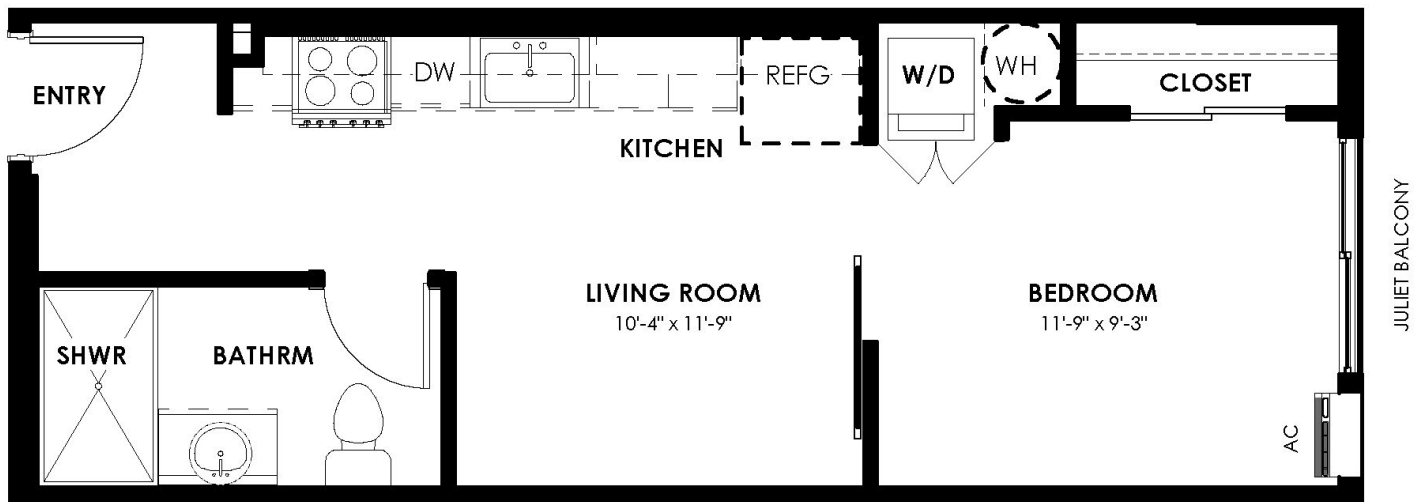

STUDIO

TYPE D-5

Floor Levels: 2-7
Studio / 1 Bathroom
Interior Square Footage: 382 Sqft.

D-5 UNIT NUMBERS:

- FLOOR 2: #203, #204, #226, #227**
- FLOOR 3: #303, #304, #326, #327**
- FLOOR 4: #403, #404, #426, #427**
- FLOOR 5: #503, #504, #513, #514**
- FLOOR 6: #603, #604, #613, #614,**
- FLOOR 7: #703, #704, #713, #714**