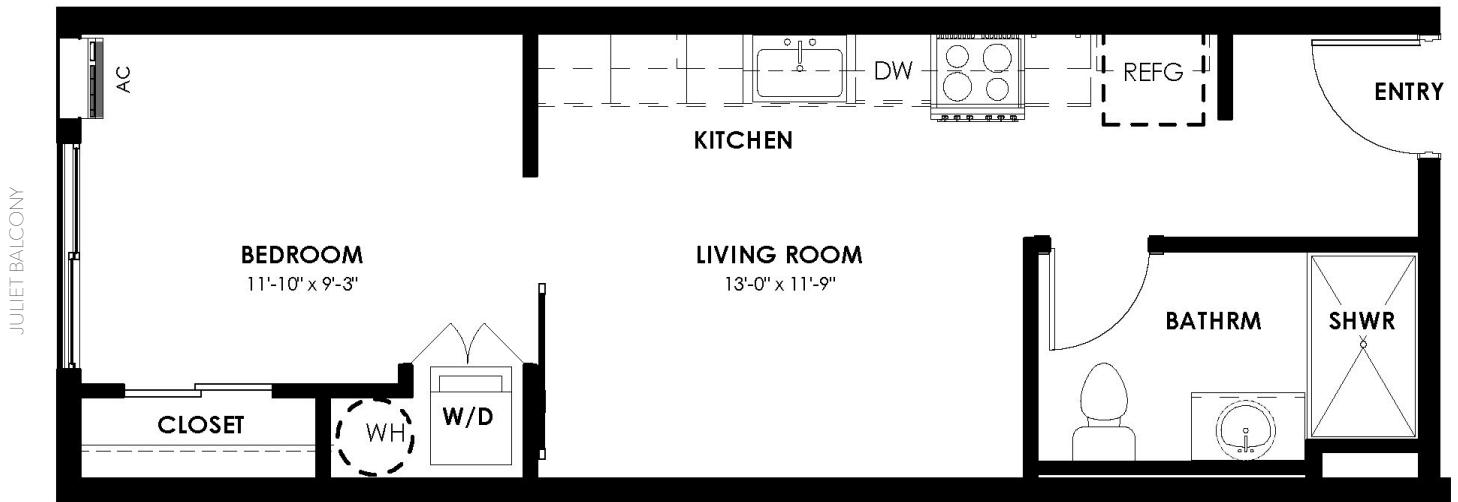

STUDIO

TYPE D-4

Floor Levels: 3,4
Studio / 1 Bathroom
Interior Square Footage: 413 Sqft.

D-4 UNIT NUMBERS:

FLOOR 3: #308, #322

FLOOR 4: #408, #422