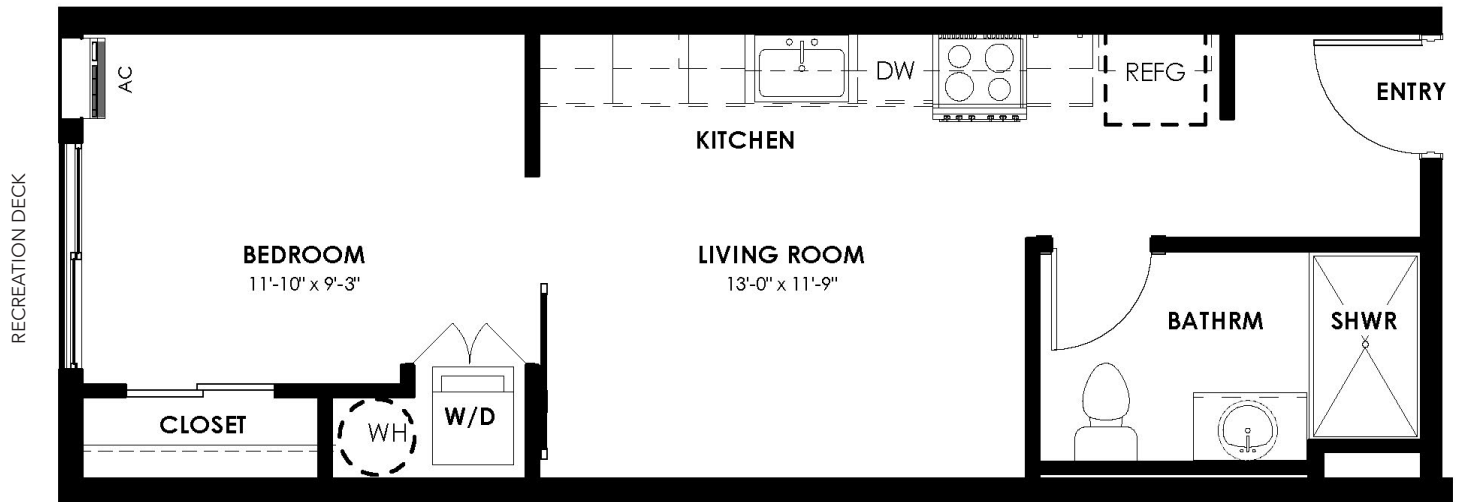

STUDIO

TYPE **D-4** W/ REC DECK ACCESS

Floor Levels: 2
Studio / 1 Bathroom
Interior Square Footage: 413 Sqft.

D-4 UNIT WITH REC DECK ACCESS NUMBERS:

FLOOR 2: #208, #222