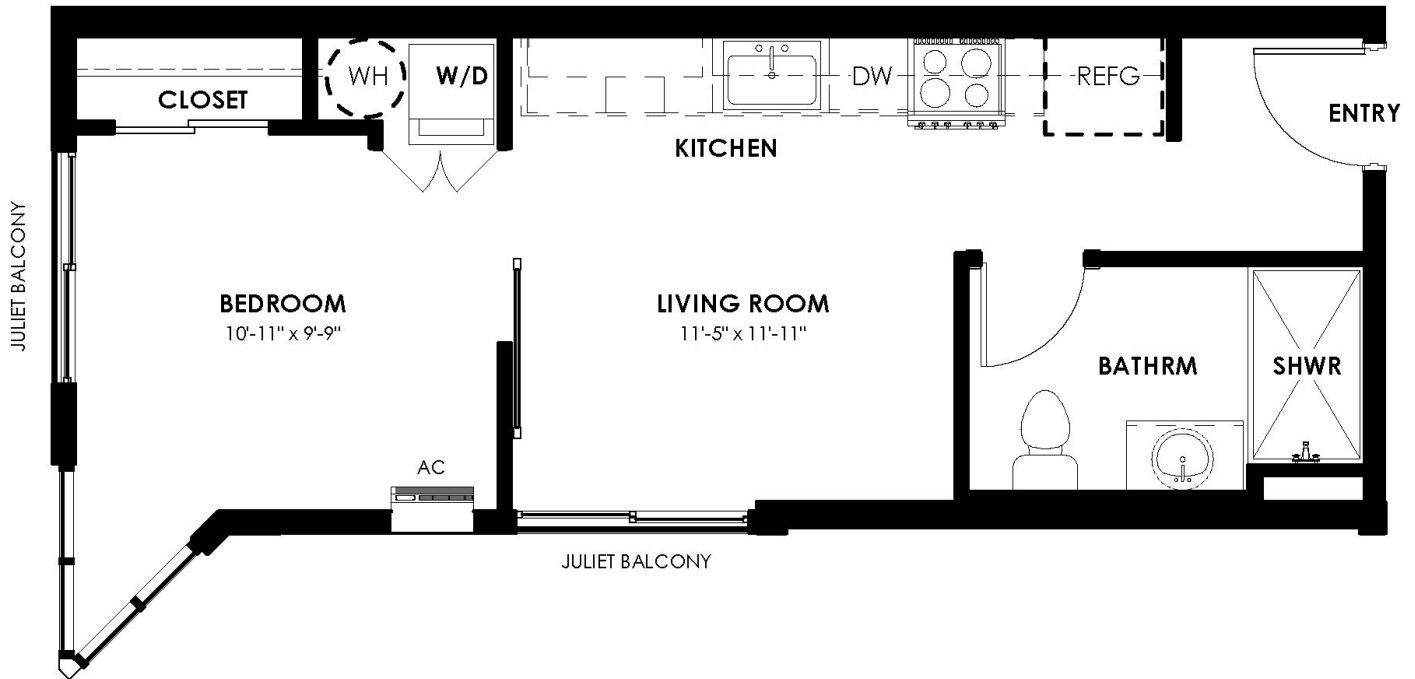

STUDIO

TYPE D-3

Floor Levels: 6, 7
Studio / 1 Bathroom
Interior Square Footage: 402 Sqft.

D-3 UNIT NUMBERS:

FLOOR 6: #605, #612

FLOOR 7: #705, #712