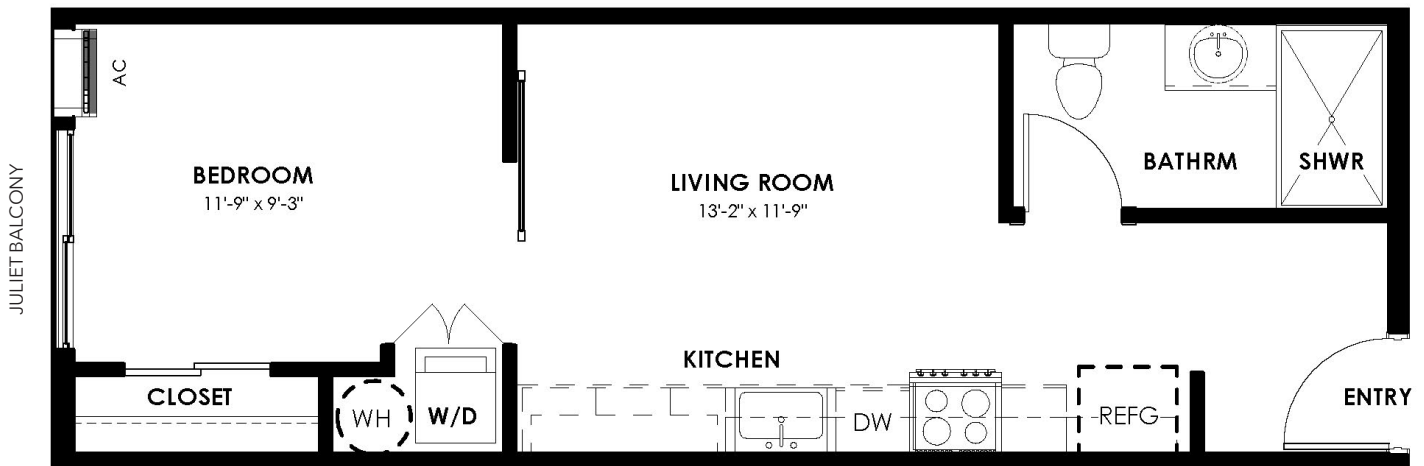

STUDIO

TYPE D-2

Floor Levels: 3-7
Studio / 1 Bathroom
Interior Square Footage: 419 Sqft.

D-2 UNIT NUMBERS:

FLOOR 3: #309, #310, #311, #312, #313, #317, #318, #319, #320, #321

FLOOR 4: #409, #410, #411, #412, #413, #417, #418, #419, #420, #421

FLOOR 5: #510

FLOOR 6: #610

FLOOR 7: #710