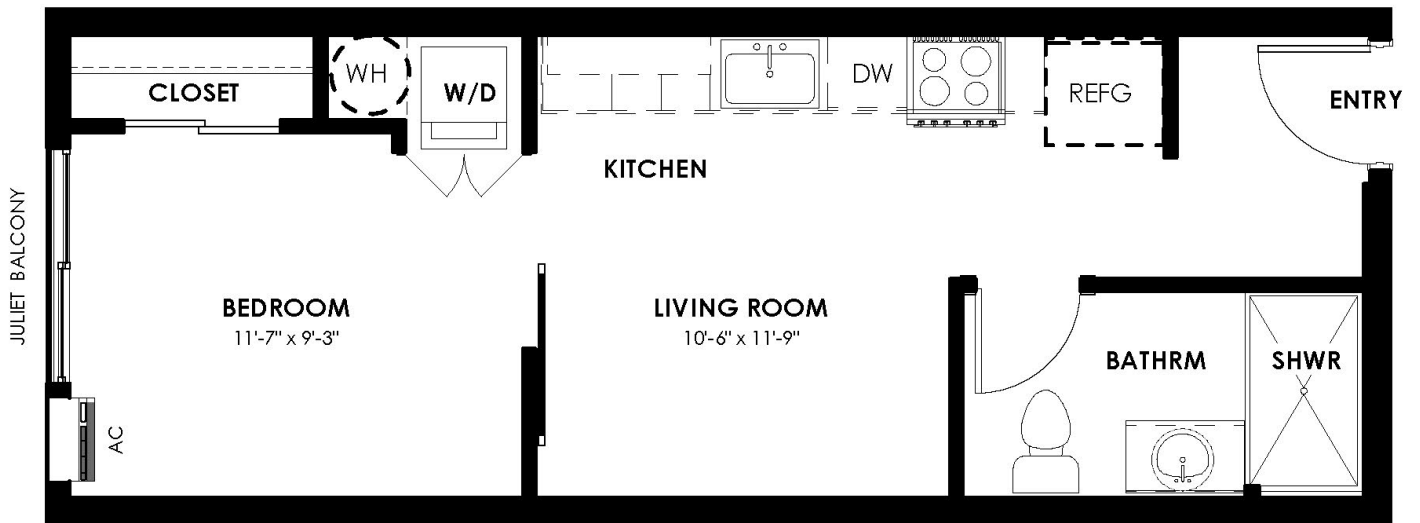

STUDIO

TYPE D-1

Floor Levels: 2-7
Studio / 1 Bathroom
Interior Square Footage: 388 Sqft.

D-1 UNIT NUMBERS:

- FLOOR 2: #202, #205, #225, #228, #229
- FLOOR 3: #302, #305, #325, #328, #329
- FLOOR 4: #402, #405, #425, #428, #429
- FLOOR 5: #502, #515, #516
- FLOOR 6: #602, #615, #616
- FLOOR 7: #702, #715, #716