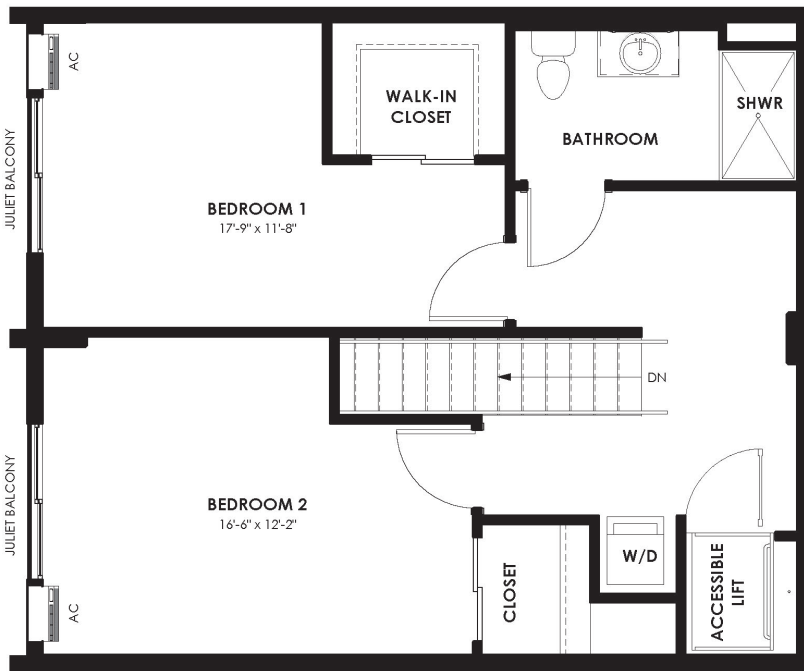

# TWO-BEDROOM

TYPE **C**

Floor Levels: 1  
2 Bedroom / 1 Bathroom  
Interior Square Footage: 986 Sqft.

Unit C Upper Level

Unit C Lower Level

UNIT NUMBERS:

FLOOR 1: #101<sup>&</sup>