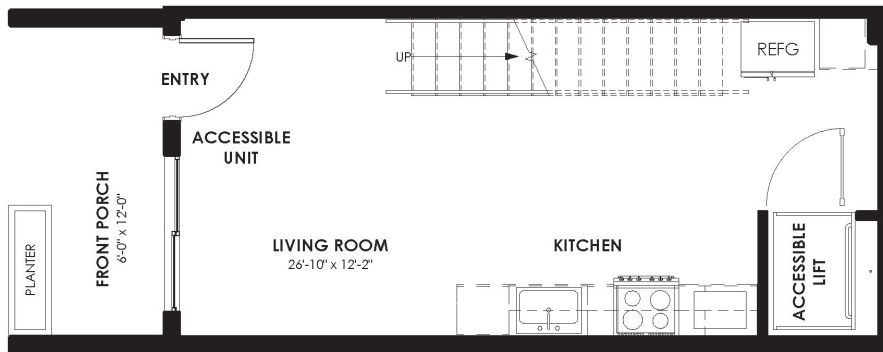

# TWO-BEDROOM

TYPE **C**

Floor Levels: 1  
2 Bedroom / 1 Bathroom  
Interior Square Footage: 986 Sqft.

Unit C Upper Level

Unit C Lower Level

UNIT NUMBERS:

FLOOR 1: #101<sup>&</sup>