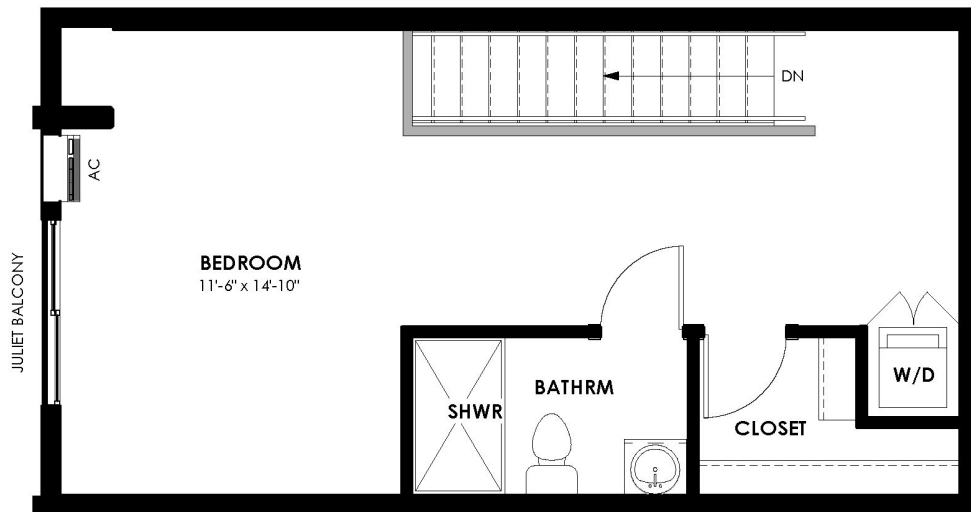

# LOFT

# TYPE B

## Floor Levels: 1 1 Bedroom / 1.5 Bathroom Interior Square Footage: 798 Sqft.

Unit B Upper Level

Unit B Lower Level

### B UNIT TYPE LOCATIONS:

FLOOR 1: #104