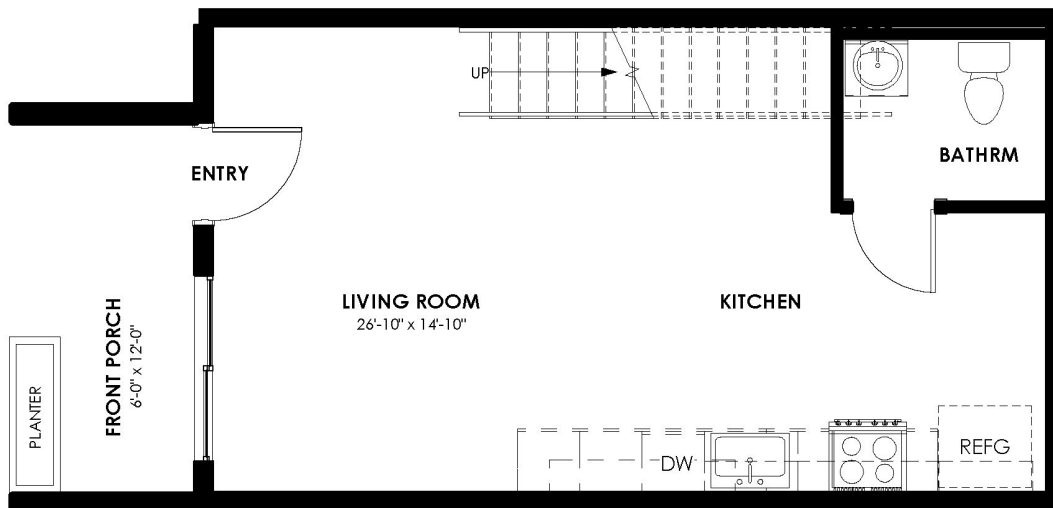

# LOFT

# TYPE B

## Floor Levels: 1 1 Bedroom / 1.5 Bathroom Interior Square Footage: 798 Sqft.

Unit B Upper Level

Unit B Lower Level

### B UNIT TYPE LOCATIONS:

FLOOR 1: #104