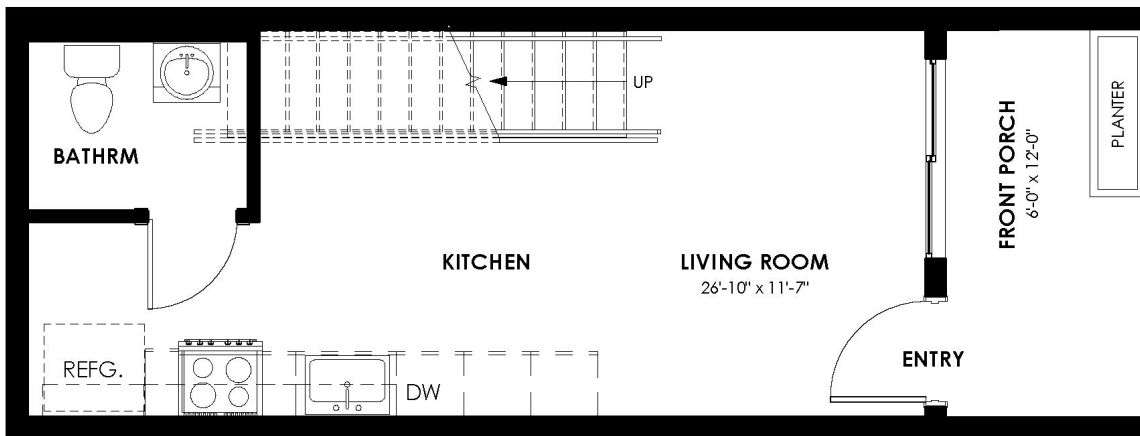

# LOFT

# TYPE A-3

## Floor Levels: 1 1 Bedroom / 1.5 Bathroom Interior Square Footage: 613 Sqft.

Unit A3 Upper Level

Unit A3 Lower Level

### A-3 UNIT TYPE LOCATIONS:

FLOOR 1: #107