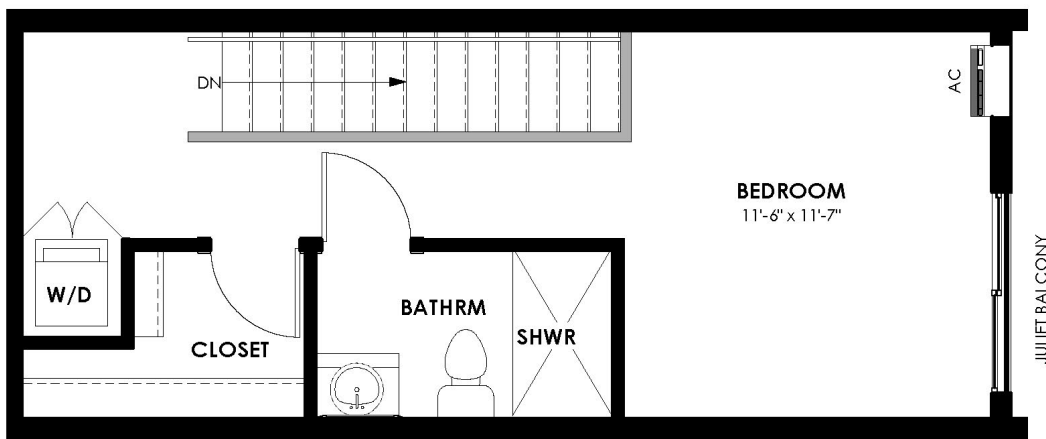

# LOFT

# TYPE A-3

## Floor Levels: 1 1 Bedroom / 1.5 Bathroom Interior Square Footage: 613 Sqft.

Unit A3 Upper Level

Unit A3 Lower Level

### A-3 UNIT TYPE LOCATIONS:

FLOOR 1: #107