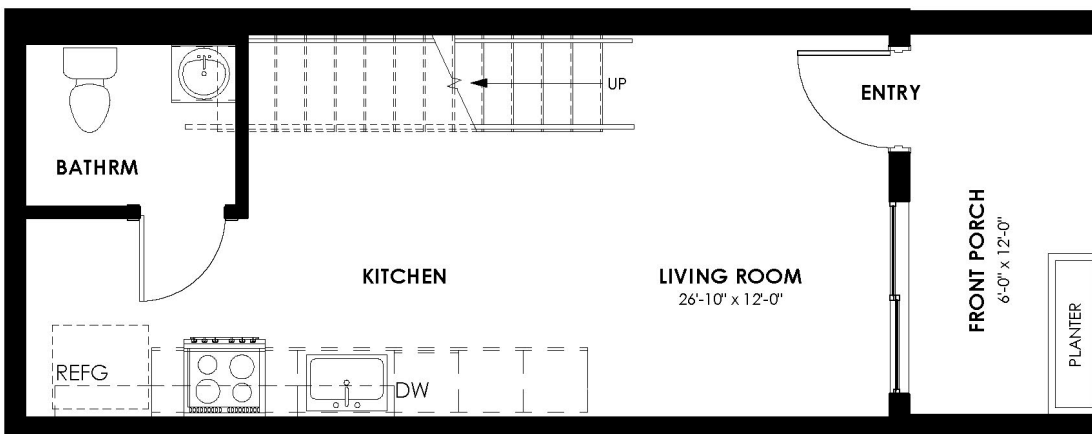

# LOFT

## Floor Levels: 1 1 Bedroom / 1.5 Bathroom Interior Square Footage: 629 Sqft.

Unit A2 Upper Level

Unit A2 Lower Level

### A-2 UNIT TYPE LOCATIONS:

FLOOR 1: #111