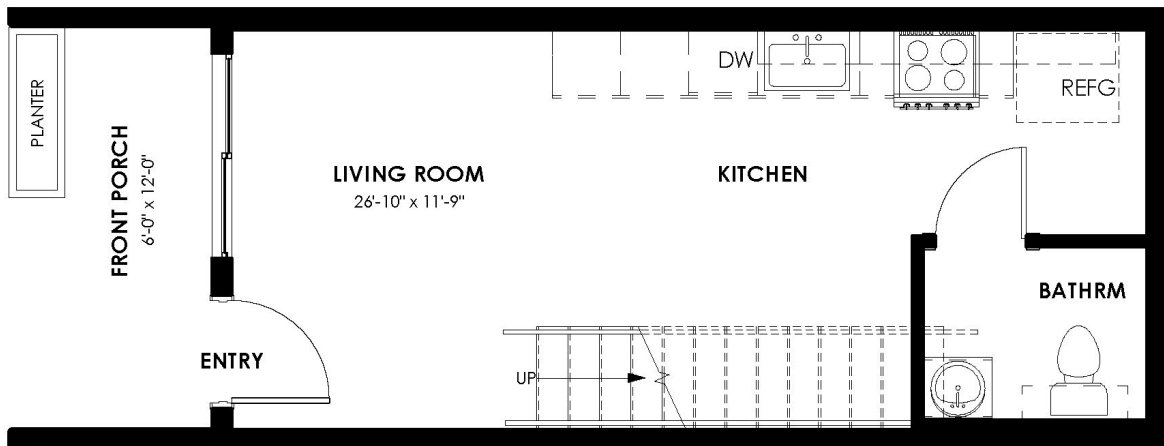

# LOFT

# TYPE A-1

## Floor Levels: 1 1 Bedroom / 1.5 Bathroom Interior Square Footage: 619 Sqft.

Unit A1 Upper Level

Unit A1 Lower Level

### A-1 UNIT NUMBERS:

**FLOOR 1: #105, #106, #110, #112**