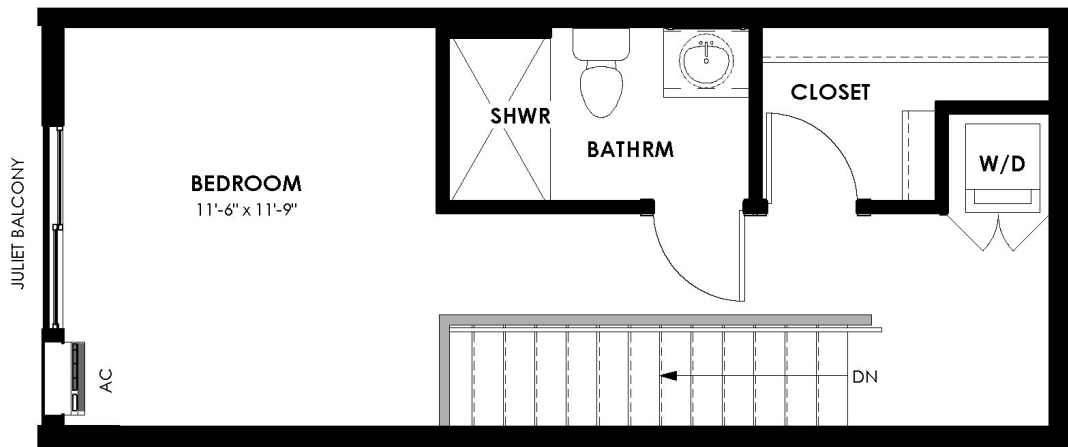

# TYPE A-1

## Floor Levels: 1 1 Bedroom / 1.5 Bathroom Interior Square Footage: 619 Sqft.

Unit A1 Upper Level

Unit A1 Lower Level

### A-1 UNIT NUMBERS:

**FLOOR 1: #105, #106, #110, #112**